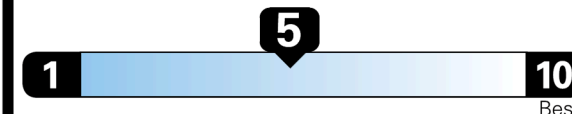

Fuel Economy & Greenhouse Gas Rating (tailpipe only)